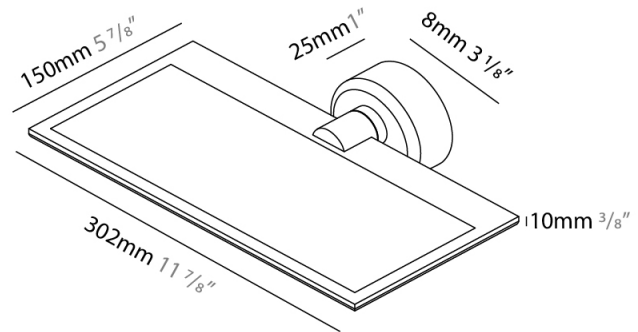

GENERAL

Series: GiuUp
 Subseries: GiuUp 1
 Brand: Icône
 Division: Design
 Mounting Type: Surface
 Mounting Location: Wall
 Subcategory: Ambient

PHYSICAL

Shape: Rectangle
 Length (mm): 302
 Length (in): 11 7/8
 Width (mm): 150
 Width (in): 5 7/8
 Light Distribution: Direct / Indirect
 Fixture Finish: WHI / BLK / DGY
 Fixture Material: Aluminum
 Cable Details: 800mm / 31 1/2"

GENERAL

Series: GiuUp
 Subseries: GiuUp Single
 Brand: Icone
 Division: Design
 Mounting Type: Surface
 Mounting Location: Wall
 Subcategory: Ambient

PHYSICAL

Shape: Rectangle
 Length (mm): 302
 Length (in): 11 7/8
 Width (mm): 150
 Width (in): 5 7/8
 Light Distribution: Direct / Indirect
 Fixture Finish: WHI / BLK / DGY
 Fixture Material: Aluminum

OPTICAL

RATINGS AND CERTIFICATIONS

Certified By: Certified for North American Standards
 IP rating: IP20

Ø108mm 4 1/4"

J-Box Cover Plate included

GIUUP SINGLE SURFACE

D43029-

PROJECT _____

GENERAL

Series: GiuUp
 Brand: Icone
 Division: Design
 Mounting Type: Surface
 Mounting Location: Wall
 Subcategory: Ambient

PHYSICAL

Shape: Rectangle
 Length (mm): 302
 Length (in): 11 7/8
 Width (mm): 150
 Width (in): 5 7/8
 Light Distribution: Direct / Indirect
 Fixture Finish: WHI / BLK / DGY
 Fixture Material: Aluminum
 Cable Details: 800mm / 31 1/2"